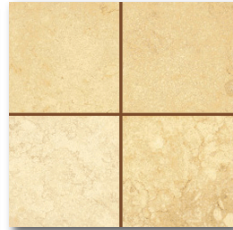

Pillow Marble Series

PMS1212G - 12"x12" Giallo with PMHRG and PMRAILG

Beige

PM1212B - 12"x12"

PM66B - 6"x6"

PM36B - 3"x6"

PMHRB - 6"x12" Sht

PMSFB - 12"x12" Sht

PMSLIB - 6"x12" Sht

PMTRB - 12"x12" Sht

Giallo

PM1212G - 12"x12"

PM66G - 6"x6"

PM36G - 3"x6"

PMHRG - 6"x12" Sht

PMSFG - 12"x12" Sht