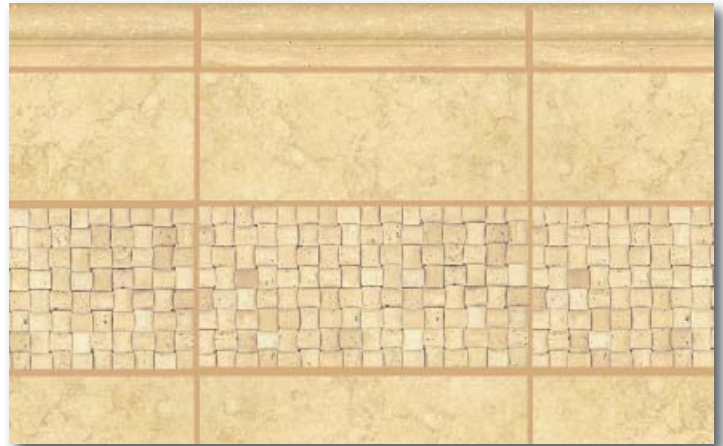

Tilecrest®

COLLECTION

Tilecrest® Collection Pillow Marble Series offers a variety of natural stones that have been selected for their desirability. These products impart a distinction to any area onto which they are applied.

Pillow Marble Series

PMS1212G - 12"x12" Giallo with PMHRG and PMRAILG

Beige

PM1212B - 12"x12"

PM66B - 6"x6"

PM36B - 3"x6"

PMHRB - 6"x12" Sht

PMSFB - 12"x12" Sht